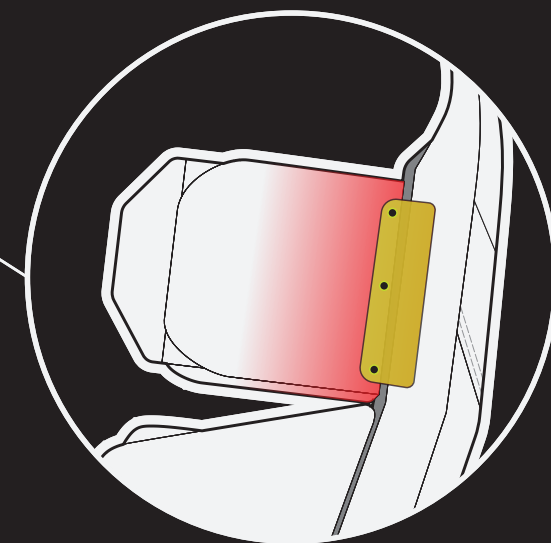

HyperComp Brackets

Highly rigid knee block increases butterfly stability and sliding speed.