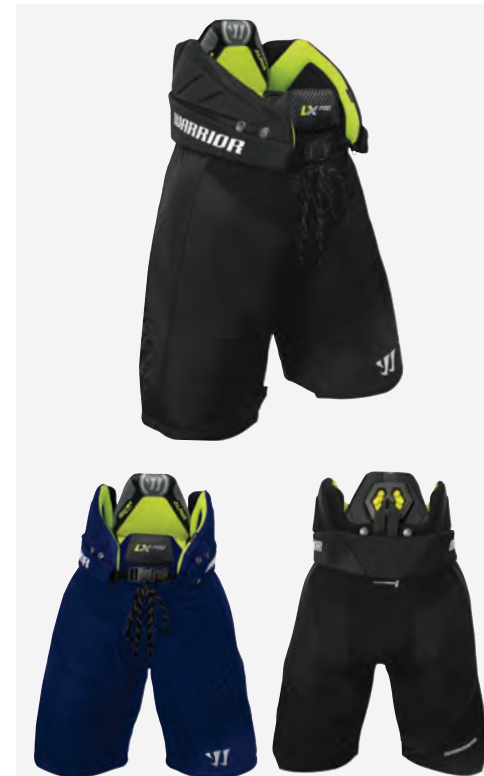

ALPHA LX PRO PANTS

ALPHA PRO FIT | Tailored pro fit to follow natural skating posture. New anatomical fit thigh pad design provides maximum mobility and protection. The minimalist form fitting style allows you to remain quick and agile in game play.

ADJUSTABLE LEG EXTENSION | Fit versatility for the growing player and or the player looking for more finite adjustment. A zippered gusset allows for a 1" leg extension.

IMPAX FOAM | The lower pant is separated from the IMPAX foam spine and molded kidney pads with a floating internal belt. This allows the spine and kidney protection to move with you as you skate and pivot in play.

MINIMUS OUTER SHELL | A mix of premium denier nylon weaves focused on durability, stretchability and minimizing shell weight. Now with front suspender pull straps.

WARTECH FNC LINER | Powered by Polygiene so you are always cool, dry and odor free – the very best pants stay Fresh and Clean.

STYLE CODES | SIZES | COLORS

SR: LXPPS2	S, M, L, XL	BK (BLACK),
JR: LXPPJ2	S, M, L, XL	NV (NAVY)