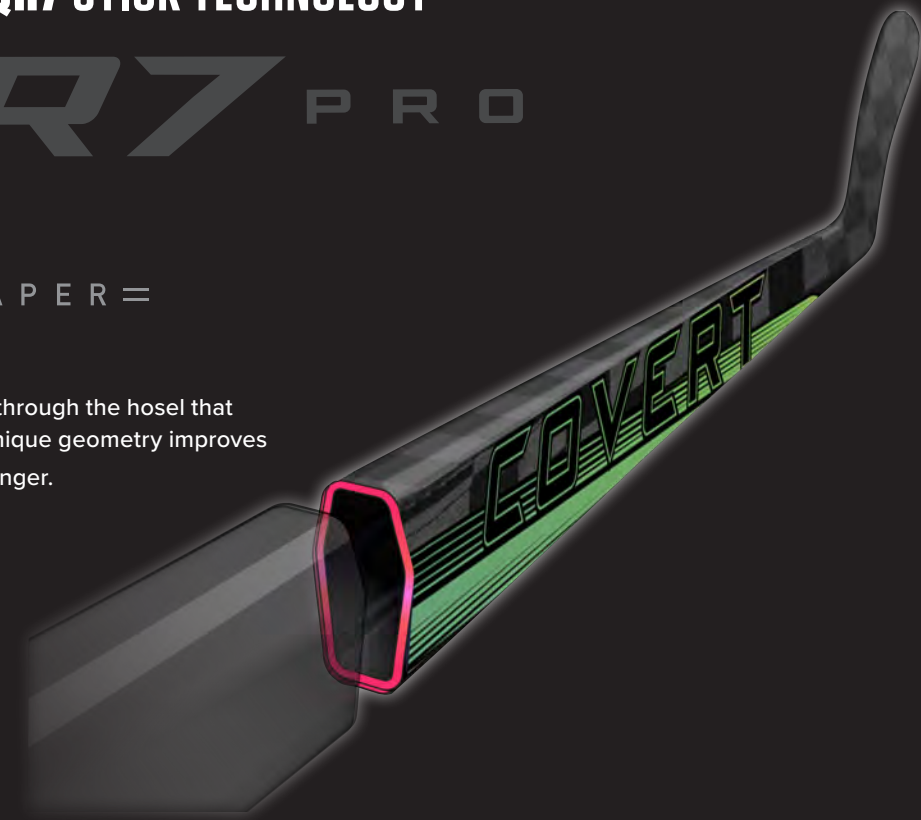

QR EDGE TAPER

The angular edge taper drives flex energy through the hosel that magnifies power and quick release. Our unique geometry improves response and is more stable and plays stronger.

MINIMUS CARBON 25

MINIMUS CARBON 25

This carbon weave is a flat, spread-tow material that optimizes strength by reducing fiber crimp and deformation in the composite layering. The custom weave is thin and light, yet extremely strong and resistant to damage.