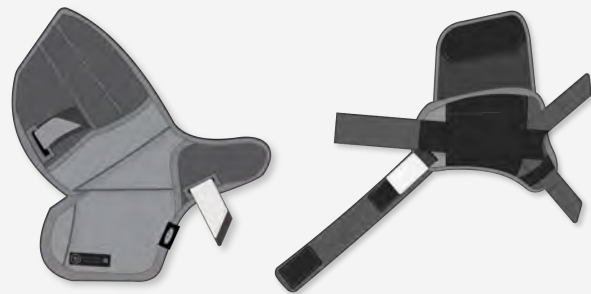

SURGE 75° TRAPPER LINER

- Removable trapper liner with backhand straps.
- 75 Degree break angle - finger to thumb closure.
- Velcro attachment.
- INTUITION heat-moldable foam.
- Practice palm insert (SR Only).

STYLE CODES	COLORS	SIZES
SR: 75: SRGTL5756	GR (GREY)	OSZ
INT: 75: SRGTLI756