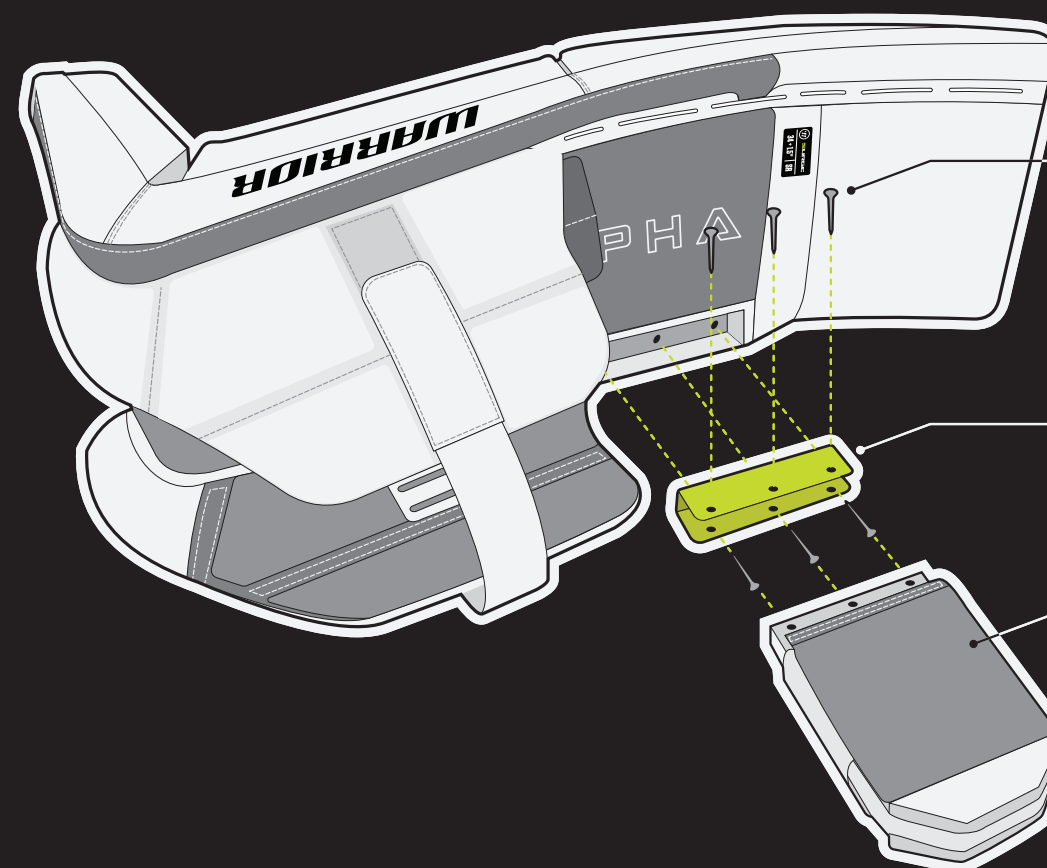

Stainless Screws

HyperComp Brackets

Alpha Surge Knee Block