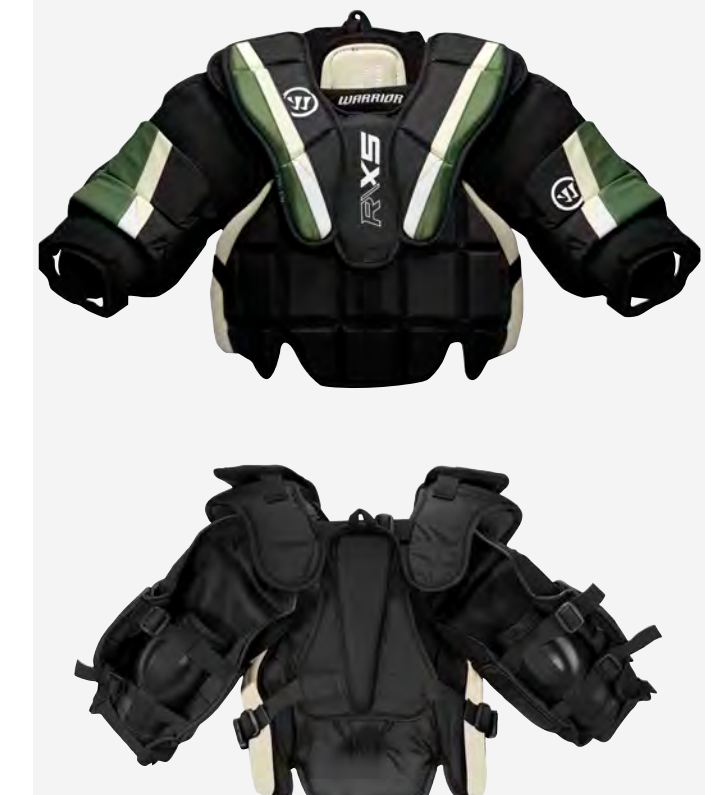

Perfect Fit | Easy Velcro adjustments at the shoulders and backplate.

STYLE CODES	COLORS	SIZES
RX5CAJ5	BK (BLACK)	S/M, L/XL

R\X5 YTH CHEST & ARM

Lightweight | Effortless mobility for quick movements.

Protection | Full coverage at the shoulder, bicep and torso. Molded elbow caps.