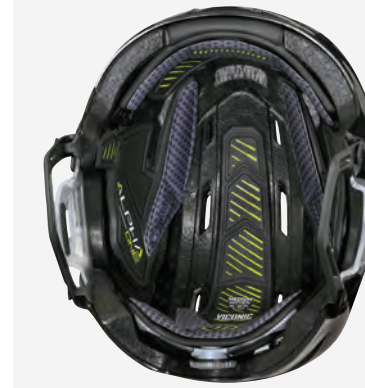

ALPHA ONE HELMET LINER

ALPHA ONE HELMET LINER:
STYLE: AOHL9
BK (BLACK)
SIZES: OSZ