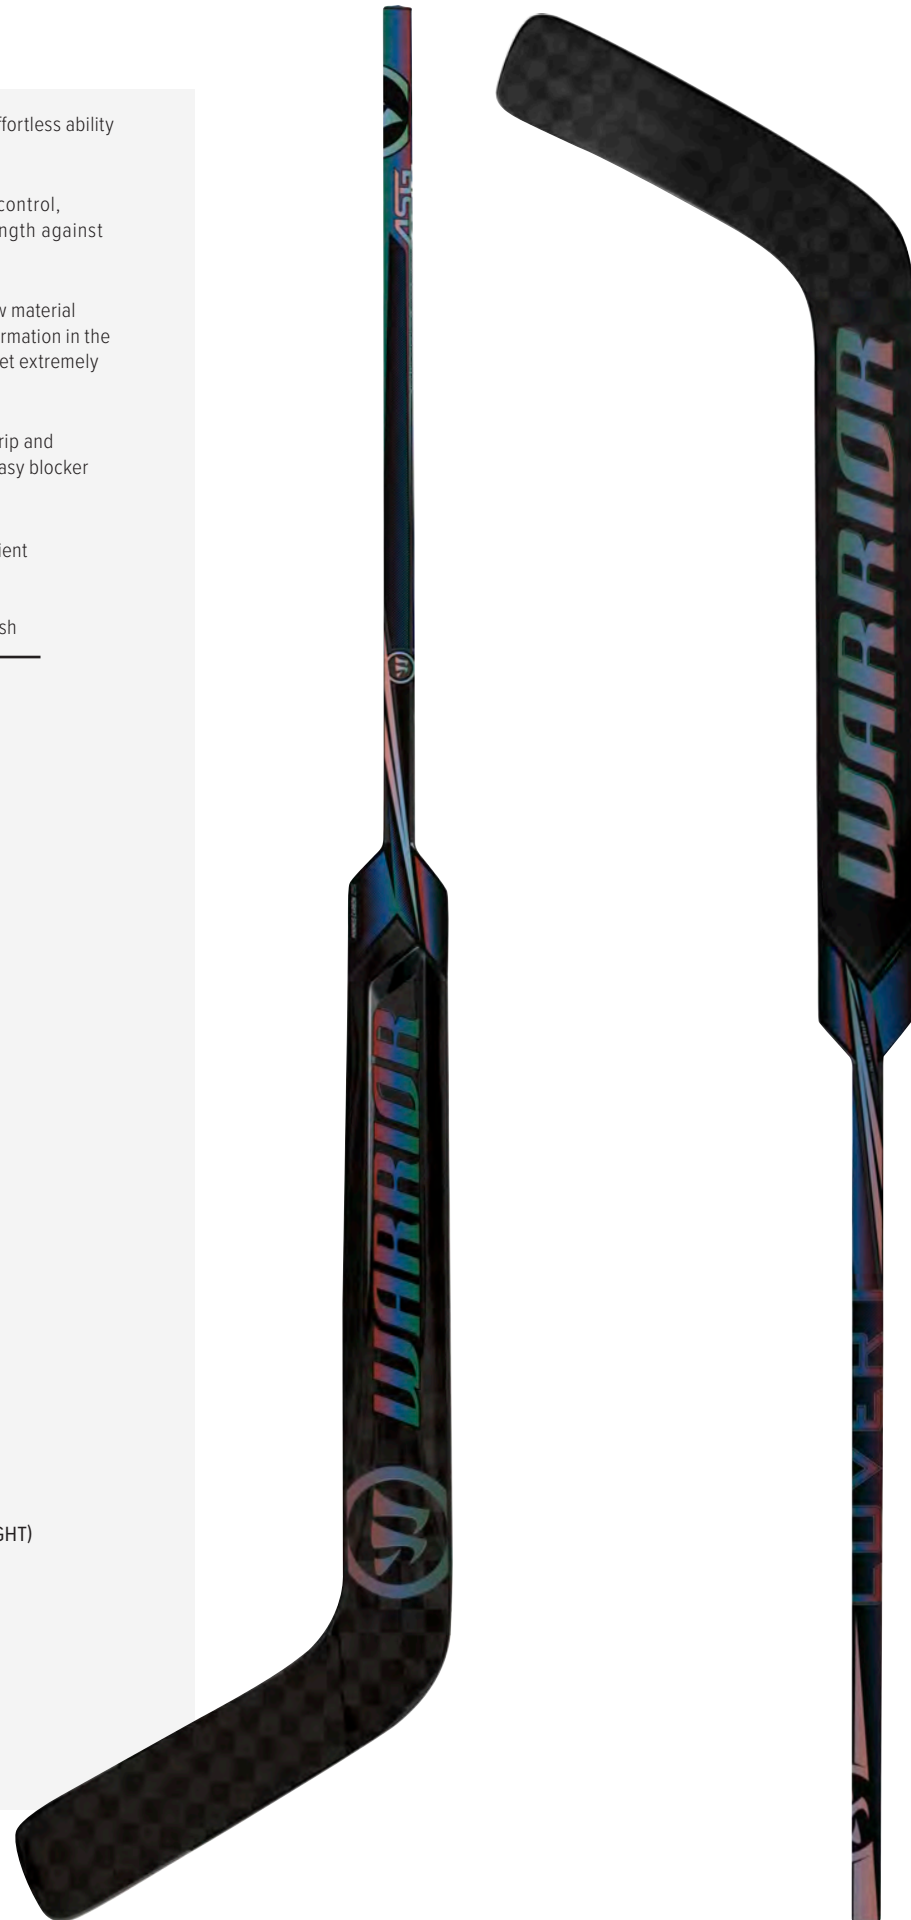

PATTERNS

W31 (TWT)

W33 (TWT)

COLOR

TWI (TWILIGHT)

COVERT QR50

Low-Kick Flex Profile | Quick Release for fast plays and effortless ability to launch high passes.

Asymmetrical Shaft Geometry | Enhanced bottom hand control, leverage and accuracy with increased durability strength against heavy puck impacts.