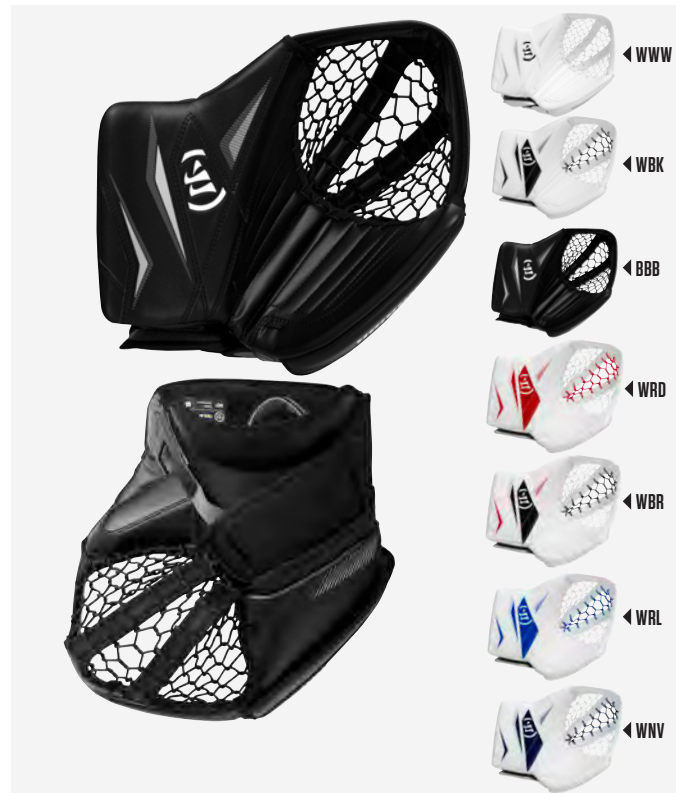

S50 90° SR. / INT. TRAPPER

- Engineered for feel, this glove delivers a solid, snappy 90 degree fingers to palm closure in a game-ready feel.
- Advanced protection balances high-grade internals in a lightweight construction.
- **AxyFlex Wrist Strap** | Full 360° wrist wrap and multi-point internal strapping, this system locks the hand securely into place without restricting forearm movement. The glove stays square to the puck—maximizing surface coverage and enabling total wrist mobility when it matters most.
- **INTUITION** | Closed-cell heat-moldable foam delivers a truly custom fit. It adapts to the unique contours of every hand, ensuring superior comfort, control, and responsiveness throughout high-pressure performance.
- **Double Tee AxyFlex Pocket** | Designed to absorb and trap incoming pucks with precision, this pocket features the maximum legal depth and enhanced stopping power. Built to secure every shot with confidence and control.
- **ProPalm** | Sewn-in microfiber materials.

STYLE CODES | COLORS | SIZES

S5090ST6	WWW (WHITE/WHITE/WHITE)	SR, INT
S5090STF6	WBK (WHITE/BLACK)	
S5090IT6	BBB (BLACK/BLACK/BLACK)	
S5090ITF6	WRD (WHITE/RED)	
	WBR (WHITE/BLACK/RED)	
	WRL (WHITE/ROYAL)	
	WNV (WHITE/NAVY)	

BOOKING ONLY