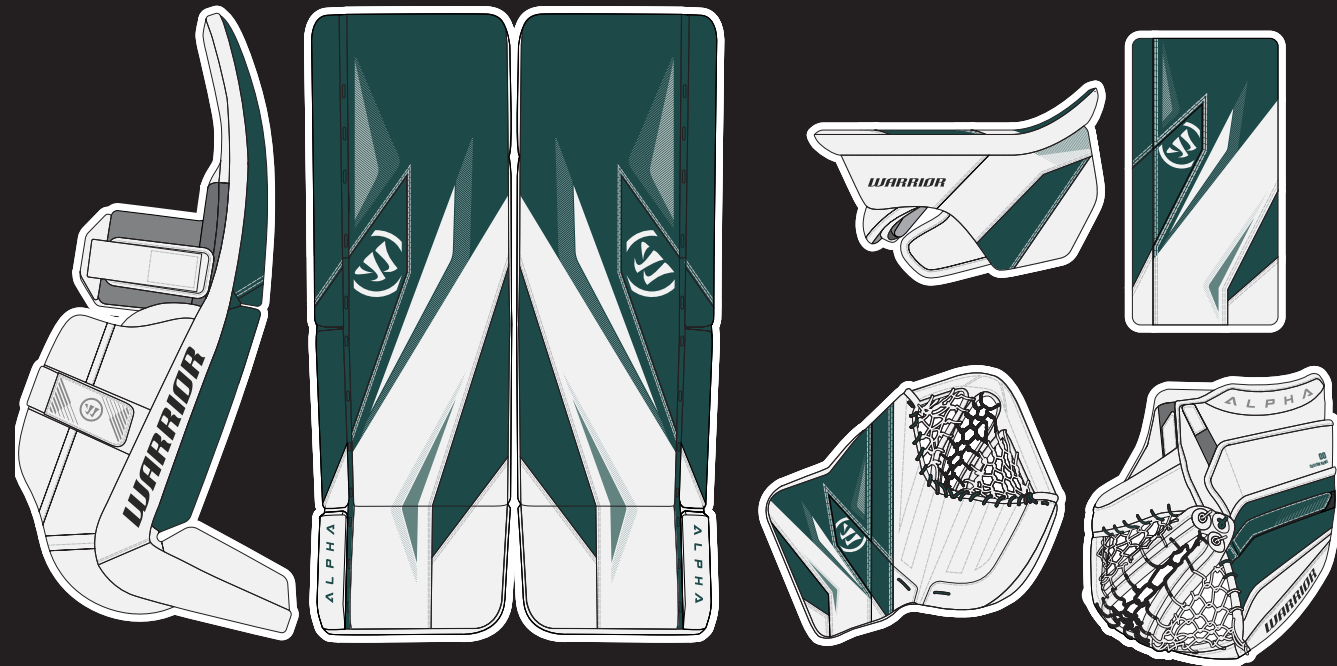

ALPHA

SURGE

ALPHA CUSTOM

CUSTOM BREAKDOWN