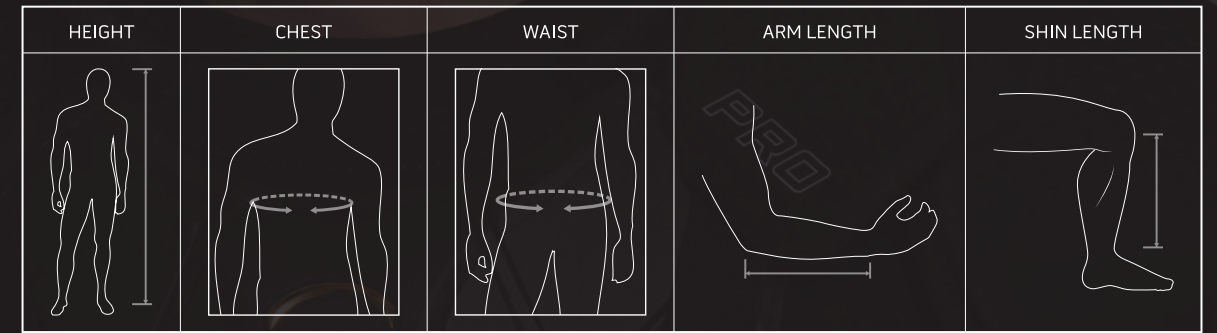

PROTECTIVE SIZING CHARTS

SHOULDER PADS / ÉPAULIÈRES

Fit: Refer to sizing guide for appropriate size selection and only deviate from it to optimize both retention and comfort on the body.

		X-S/T-P		S/P		M		L/G		X-L/T-G	
		IN	CM	IN	CM	IN	CM	IN	CM	IN	CM
SR	HEIGHT	5'-5"6"	152-168	5'4"-5'9"	163-175	5'7"-5'11"	170-180	5'10"-6'2"	178-188	6' - +	183 - +
	CHEST	32-36	81-91	35-39	89-99	38-42	97-107	40-44	102-112	43-48	109-122
JR	HEIGHT	N/A		4'3"-4'9"	129-145	4'6"-5'	137-152	4'9"-5'3"	150-160	N/A	
	CHEST	N/A		24-27	61-69	26-30	66-76	30-33	76-84	N/A	
YTH	HEIGHT	S/P - M		3'3"-4'1"	99-125	L/G - X-L/T-G		3'8"-4'5"	112-109	N/A	
	CHEST	S/P - M		20-22	51-56	L/G - X-L/T-G		24-27	61-39	N/A	

ELBOW PADS / PROTÈGE-COUDÉS

Fit: Refer to sizing guide for appropriate size selection and only deviate from it to optimize both retention and comfort on the body.

		X-S/T-P		S/P		M		L/G		X-L/T-G	
		IN	CM	IN	CM	IN	CM	IN	CM	IN	CM
SR	HEIGHT	5'-5"6"	152-168	5'4"-5'9"	163-175	5'7"-5'11"	170-180	5'10"-6'2"	178-188	6' - +	183 - +
	FOREARM	9.5-10.5	24-27	10-11.5	25-29	10.5-12.5	27-32	11.5-13.5	29-34	12.5-14.5	32-37
JR	HEIGHT	N/A		4'3"-4'9"	129-145	4'6"-5'	137-152	4'9"-5'3"	150-160	N/A	
	FOREARM	N/A		7.5-8.5	19-22	8-9	20-23	8.5-9.5	22-24	N/A	
YTH	HEIGHT	S/P - M		3'3"-4'1"	99-125	L/G - X-L/T-G		3'8"-4'5"	112-109	N/A	
	FOREARM	S/P - M		6-7	15-18	L/G - X-L/T-G		6.5-7.5	17-22	N/A	

SHIN GUARDS / JAMBIÈRES

Fit: Refer to sizing guide for appropriate size selection and only deviate from it to optimize both retention and comfort on the body.

		14"		15"		16"		17"	
		IN	M	IN	M	IN	M	IN	M
SR	HEIGHT	5'4"-5'8"	163-173	5'7"-5'11"	170-180	5'10"-6'2"	178-188	6'1"+	185+
	SHIN LENGTH	16-17	41-43	17-18	43-46	18-19	46-48	19+	48+
JR		10"		11"		12"		13"	
	HEIGHT	4'-4'4"	122-132	4'4"-4'8"	132-142	4'8"-5'	142-152	5'-5'4"	152-163
	SHIN LENGTH	12-13	30-33	13-14	33-36	14-15	36-38	15-16	38-41
YTH		8"		9"					
	HEIGHT	3'4"-3'8"	102-112	3'8"-4'	112-122				
	SHIN LENGTH	10-11	25-28	11-12	28-30