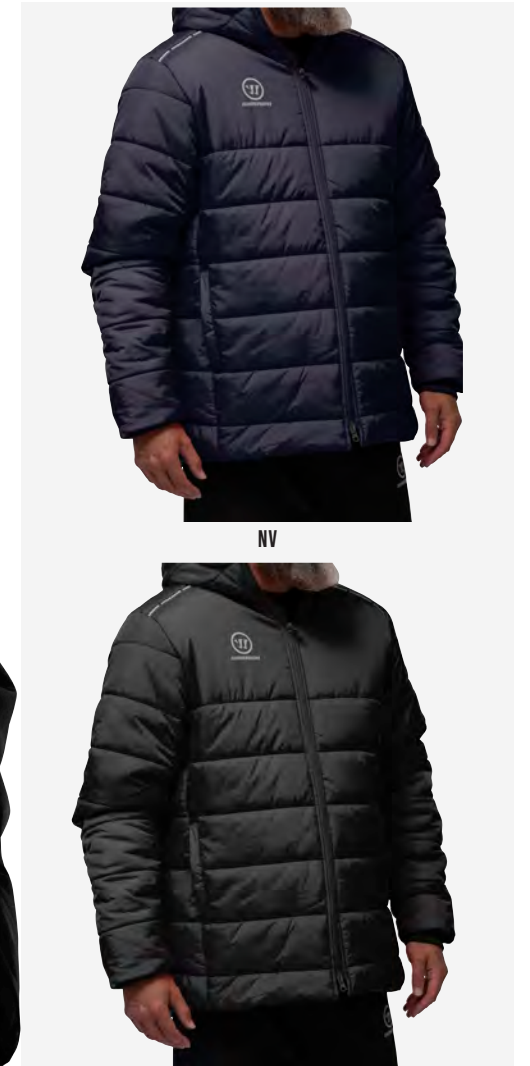

STADIUM JACKET

NV

BK

- Padded mid-length jacket to keep you warm and dry
- Baffel design for insulation
- Zipped side pockets
- Two way zipper for ease of access
- Warrior branded tape to shoulder
- Full padded hood

STYLE CODES	SIZES	COLORS
SR: WMJ3449	S - 3XL	BK (BLACK),
YTH: WJJ3449	YXS - YXL	NV (NAVY)