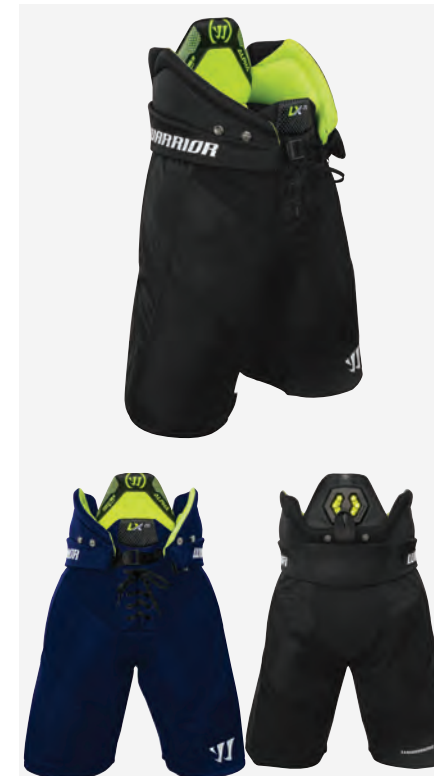

ALPHA LX 20 PANTS

ALPHA PRO FIT | Tailored pro fit to follow natural skating posture. New anatomical fit thigh pad design provides maximum mobility and protection. The minimalist form fitting style allows you to remain quick and agile in game play.

ADJUSTABLE LEG EXTENSION | Fit versatility for the growing player and or the player looking for more finite adjustment. A zippered gusset allows for a 1" leg extension.

PREMIUM PROTECTION | A floating internal waist belt offers a comfort fit and holds lightweight premium protection on your hips, waist and thighs as you move throughout play. Spine and kidney pads include IMPAX foam.

MINIMUS OUTER SHELL | A mix of premium denier nylon weaves focused on lightweight, durability and mobility. Added ventilation zones and new hamstring padding adds even more breathability and protection.

LINER | Stay cool and dry during play.

STYLE CODES | SIZES | COLORS

SR: LX20PS2	S, M, L, XL	BK (BLACK),
JR: LX20PJ2	S, M, L, XL	NV (NAVY)