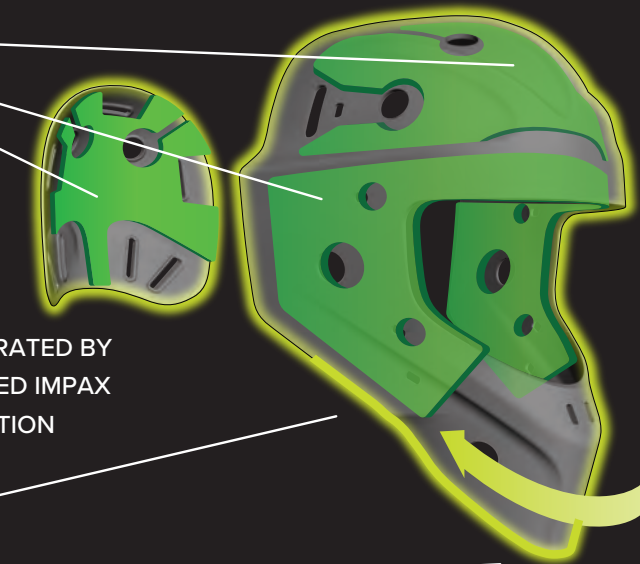

R\F2 PRO

XFOAM

OUR MOST ADVANCED IMPACT ABSORBING FOAM PROVIDES A TARGETED BARRIER ON IMPACTS TO THE FOREHEAD AND WORKS IN CONJUNCTION WITH THE OUTER SHELL TO PROTECT AGAINST INJURY.

IMPAX FOAM

DUAL DENSITIES OF OUR PREMIUM IMPACT ABSORBING FOAM PROVIDE THE OPTIMAL BALANCE OF PROTECTION, COMFORT AND WEIGHT REDUCTION.

FANTOM FIT

ULTIMATE COMFORT ACHIEVED THROUGH OPTIMUM FIT CHARACTERISTICS.

OMNISHOCK+ SYSTEM

A HOLISTIC APPROACH TO HEAD PROTECTION FOCUSED ON SAFETY FIRST. ALL SHELL AND LINER COMPOSITIONS ARE INTEGRATED BY DESIGN. A COMBINATION OF X FOAM AND DUAL-DENSITY MOLDED IMPAX FOAMS, THE OMNISHOCK+ DESIGN PROVIDES ULTIMATE PROTECTION AGAINST PUCK IMPACTS AND COLLISIONS WITHIN THE CREASE.

CHIN MOBILITY

THE R\F2 CHIN MAXIMIZES MOBILITY WITHOUT SACRIFICING PROTECTION SO THE GOALIE CAN EFFICIENTLY MOVE THEIR HEAD WITH MINIMAL CHEST PROTECTOR INTERFERENCE. THIS MAKES TRACKING PUCKS INTO THE BODY AND WATCHING PLAYS BEHIND THE NET EFFORTLESS.

RITUAL
ELEVATE YOUR GAME