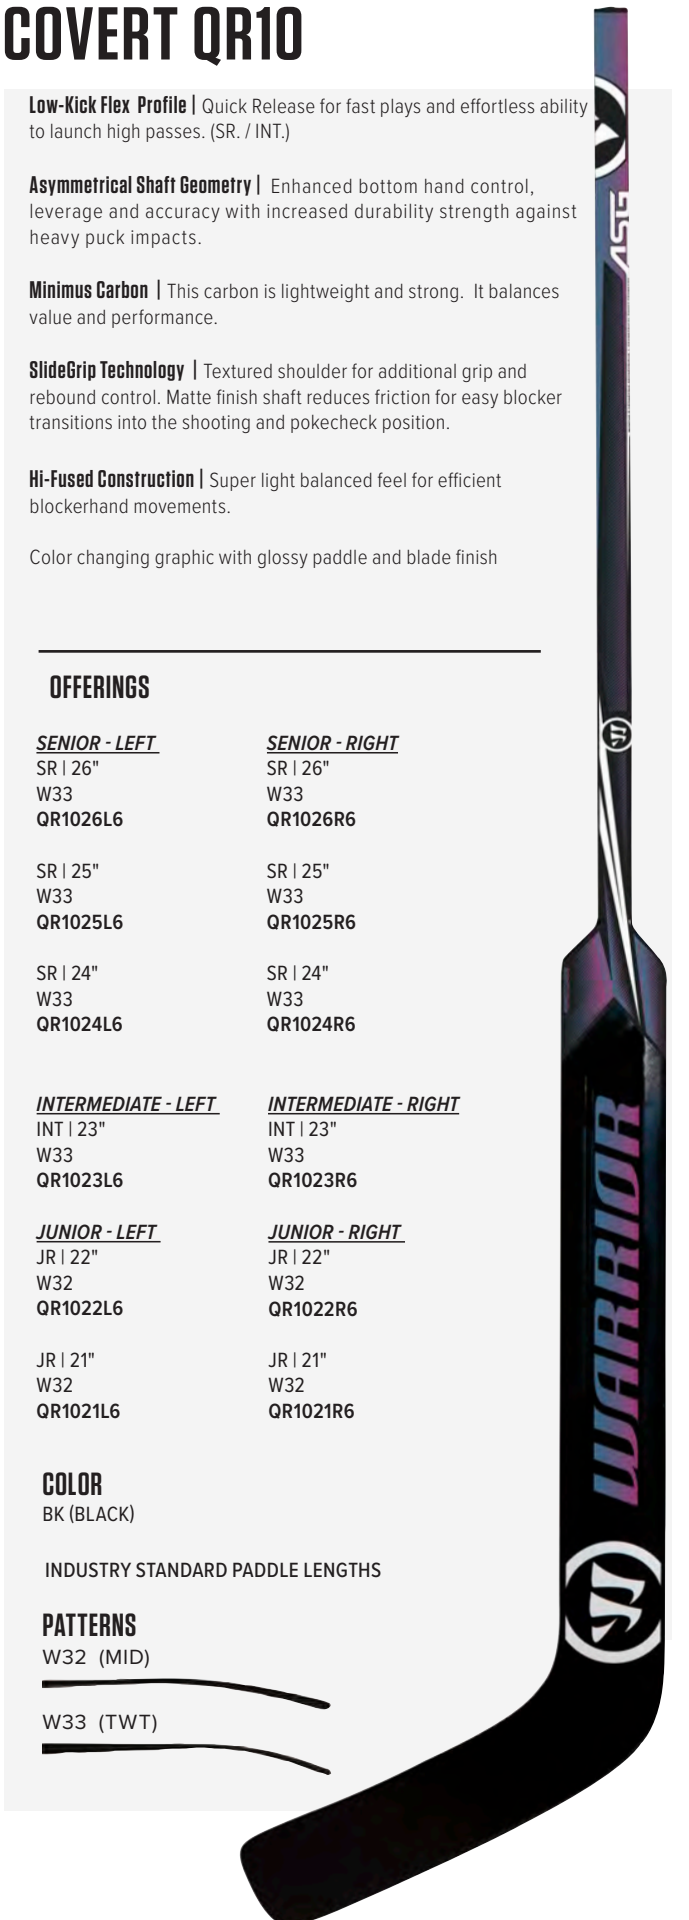

PATTERNS

W32 (MID)

W33 (TWT)