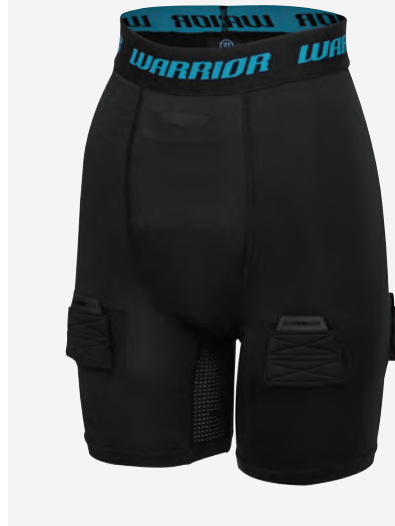

WOMENS COMPRESSION JILL SHORT

- 85% nylon, 15% Spandex
- Removable foam insert for ultimate protection and comfort.
- Reinforced Velcro sock tabs keep socks in place during play.
- Mesh inseam provides ventilation.
- Flat lock seams for unrestricted movement.

STYLE CODES | SIZES | COLORS

WJILLSHT3 S-L BK (BLACK)

APPAREL FIT CATEGORIES

COMPRESSION FIT	FITS 1-2" SMALLER THAN BODY.	FOR GARMENTS THAT INCLUDE, BUT NOT LIMITED TO, BASE LAYERS, TIGHTS, ETC.
CLASSIC FIT	FITS 0-2" LARGER THAN BODY.	FOR GARMENTS THAT INCLUDE, BUT NOT LIMITED TO, T-SHIRTS, RINK PANTS, POLOS, ETC.
RELAXED FIT	FITS 2-4" LARGER THAN BODY.	FOR GARMENTS THAT INCLUDE, BUT NOT LIMITED TO, SHORTS, JACKETS, JOGGERS, ETC.

COMPRESSION FIT	SIZE	TOP CIRCUMFERENCES		BOTTOM CIRCUMFERENCES		BOTTOM LENGTH	
		CHEST (IN)	CHEST (CM)	WAIST (IN)	WAIST (CM)	INSEAM (IN)	INSEAM (CM)
SENIOR	S	30-32	86-82	23	58	30	67
	M	32-35	82-88	26	66	32	68
	L	35-38	88-96	29	74	34	69
	XL	38-41	96-104	32	81	34	70
	2XL	41-44	104-112	36	91	34	71
3XL	44-47	112-119	40	102	34	72	

YOUTH	YXS	18-20	45.5-51.5	18	46	17.5	44.5
	YSM	20-22	51.5-57.5	19	48	18	45.5
	YMD	22-25	57.5-63.5	20	51	20	51.5
	YL	25-27	63.5-69	21	53	22	57.5
	YXL	27-30	69-76	22	56	25	63.5

CLASSIC FIT	SIZE	TOP CIRCUMFERENCES		BOTTOM CIRCUMFERENCES		BOTTOM LENGTH	
		CHEST (IN)	CHEST (CM)	WAIST (IN)	WAIST (CM)	INSEAM (IN)	INSEAM (CM)
SENIOR	S	35-37	89-94	26.5	68	31	79
	M	37-40	95-102	28.5	73	32	80
	L	40-43	102-109	31	78	32	81
	XL	43-47	110-120	33	83	33	82
	2XL	47-51	121-130	34.5	88	33	83
3XL	51-54	131-140	36.5	193	33	84	

YOUTH	YXS	25-26	63.5-66	20.5	52	18	45.5
	YSM	26-27	66-68	21	54	20	51.5
	YMD	27-29	68-73	22	56	22.5	57.5
	YL	29-31	73-78	22.5	58	25	63.5
	YXL	31-33	78-83	23.5	60	27	69.5

RELAXED FIT	SIZE	TOP CIRCUMFERENCES		BOTTOM CIRCUMFERENCES		BOTTOM LENGTH	
		CHEST (IN)	CHEST (CM)	WAIST (IN)	WAIST (CM)	INSEAM (IN)	INSEAM (CM)
SENIOR	S	40-43	101-109	30	57.6	31	79
	M	43-45	110-115	34	86	32	80
	L	45-48	116-122	37	94	32	81
	XL	48-52	123-132	40	101.5	33	82
	2XL	52-55	133-142	43	109	33	83
3XL	55-58	143-147	46	117	33	84	

YOUTH	YXS	28-30	71-77	20.5	52	18	44.5
	YSM	30-32	78-82	21	53	20	51.5
	YMD	32-34	83-87	23	58	22.5	57.5
	YL	34-36	88-92	25	63.5	25	63.5
	YXL	36-38	93-97	28	71	27	69.5