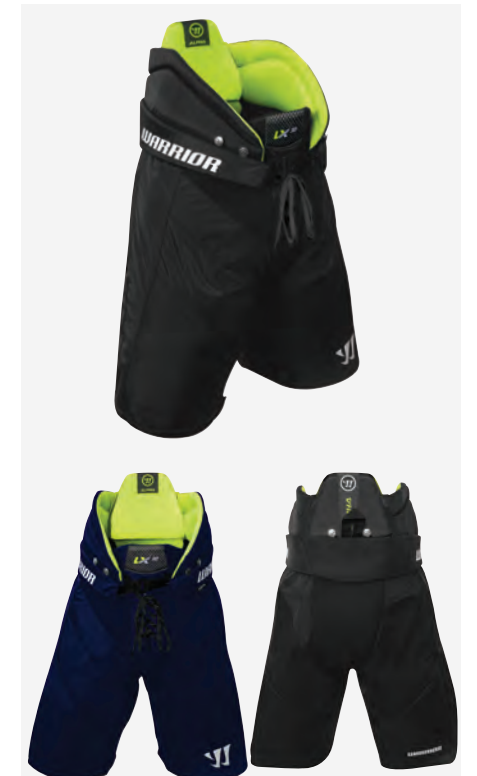

ALPHA LX 30 PANTS

ALPHA PRO FIT | Tailored pro fit to follow natural skating posture. New anatomical fit thigh pad design provides maximum mobility and protection. The minimalist form fitting style allows you to remain quick and agile in game play.

ADJUSTABLE LEG EXTENSION | Fit versatility for the growing player and or the player looking for more finite adjustment. A zippered gusset allows for a 1" leg extension.

PREMIUM PROTECTION | A floating internal waist belt offers a comfort fit and holds the redesigned one piece spine and kidney pad in place while skating.

PREMIUM OUTER SHELL | A new shell offers mobility and durability. New expanded ventilation zones and new hamstring padding offers more breathability and protection.

LINER | Stay cool and dry during play.

STYLE CODES | SIZES | COLORS

SR: LX30PS2	S, M, L, XL	BK (BLACK),
JR: LX30PJ2	S, M, L, XL	NV (NAVY)