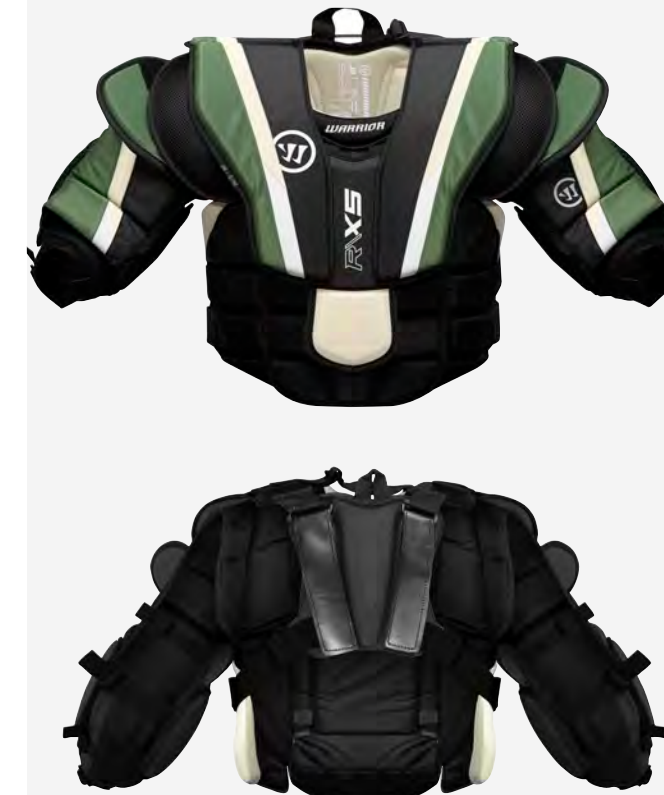

R\X5 JR CHEST & ARM

Lightweight | Effortless mobility for quick movements.

Protection | Full coverage at the shoulder, bicep and torso. Molded elbow caps.

Perfect Fit | Easy Velcro adjustments at the shoulders and backplate.

STYLE CODES	COLORS	SIZES
RX5CAJ5	BK (BLACK)	S/M, L/XL