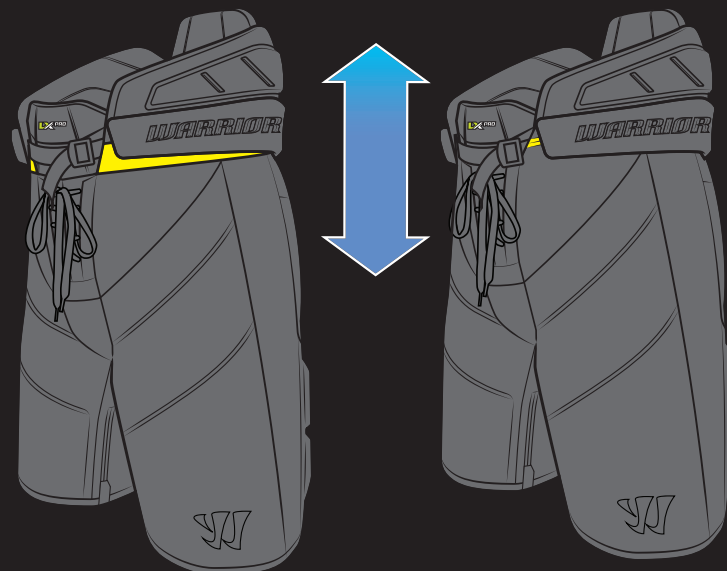

ALPHA LX PANT TECHNOLOGY

ALPHA PRO

FIT

ALPHA PRO FIT

Tailored pro fit to follow natural skating posture. The minimalist form fitting style allows you to remain quick and agile in game play.

ALPHA PRO FIT

ADJUSTABLE