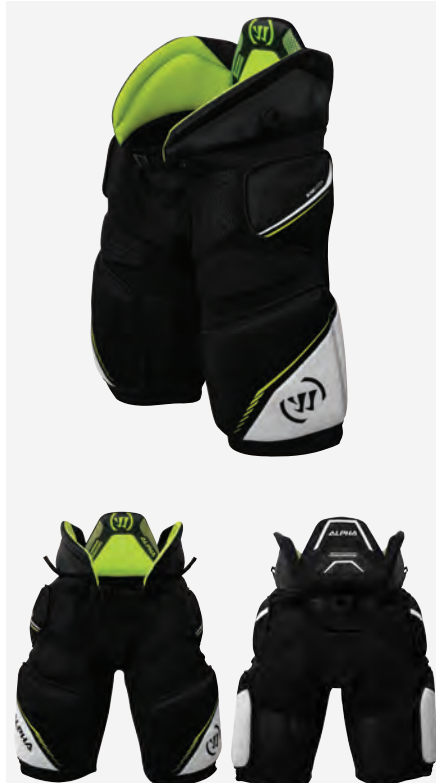

ALPHA GIRDLE

ALPHA PRO FIT | Tailored pro fit to follow natural skating posture. The minimalist form fitting style allows you to remain quick and agile in game play.

KIDNEY AND SPINE PROTECTION | Intergrated premium molded spine and kidney protection including IMPAX foam spine moves with you as you skate and pivot.

PREMIUM PROTECTION | A strategically placed foam and plastic protection secure to your legs and hips for hard, fast game play.

WARTECH FNC LINER | A Powered by Polygiene so you are always cool, dry and odor free - the very best equipment for staying fresh and clean.

STYLE CODES | SIZES | COLORS
SR: **ALPHAGS2** S, M, L, XL BK (BLACK)
JR: **ALPHAGJ2** S, M, L, XL BK (BLACK)