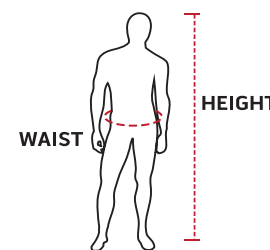

WARRIOR PANTS SIZING CHART

PANTS / PANTALONS

Fit: Refer to sizing guide for appropriate size selection and only deviate from it to optimize both retention and comfort on the body.

		S/P		M		L/G		X-L/T-G	
		IN	CM	IN	CM	IN	CM	IN	CM
SR	HEIGHT	5'4"-5'9"	162-175	5'6"-6'	168-183	5'9"-6'2"	175-188	6+	183+
	WAIST	30-32	76-81	32-34	81-86	34-36	86-91	36-38	91-97
JR	HEIGHT	4'3"-4'8"	130-142	4'6"-5'1"	137-155	5'0"-5'5"	152-165	5'4"-5'9"	162-175
	WAIST	22-24	56-61	24-26	61-66	26-28	66-71	28-30	71-76
YTH	HEIGHT	3'4"-3'7"	101-110	3'7"-4'	110-122	4'-4'4"	122-132		
	WAIST	20-21	51-53	21-22	53-56	22-23	56-58		