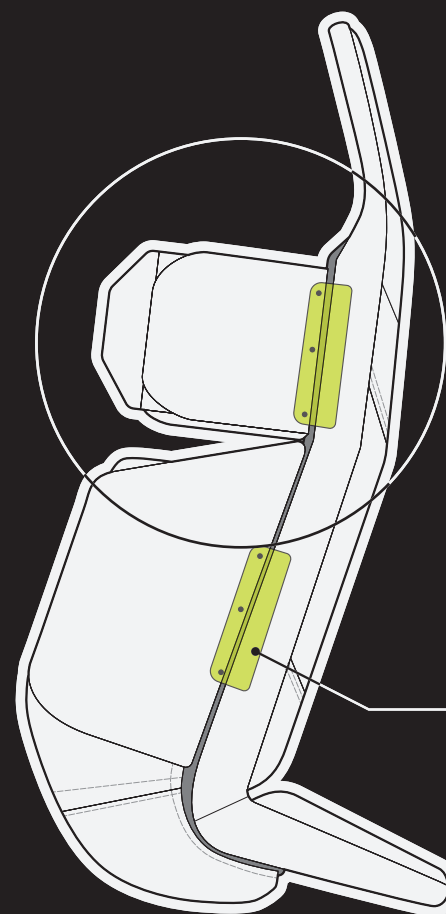

ALPHA SURGE

AFS ADVANCED FASTENING SYSTEM

HyperComp Brackets