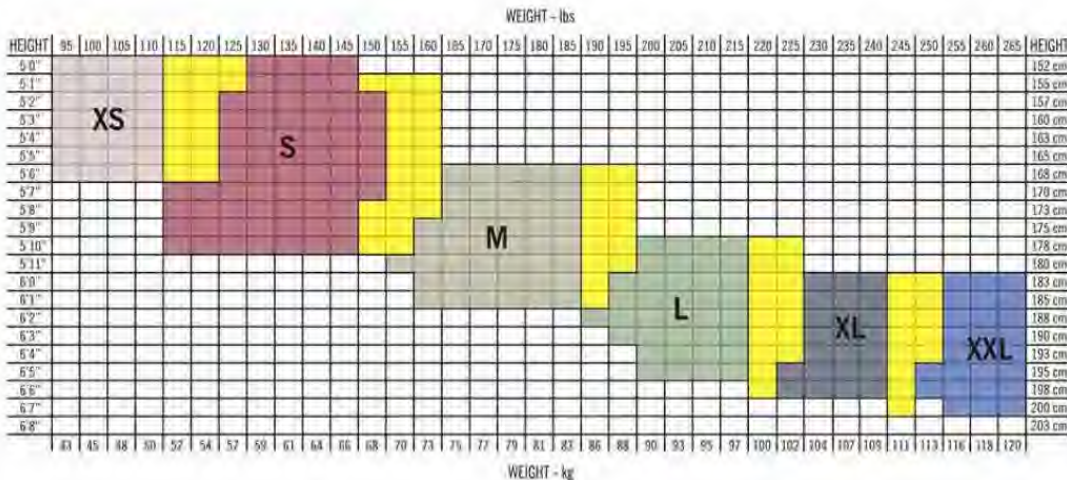

CORECTION SIZE CHART

SIZE	WAIST	WEIGHT	HEIGHT
XS/Youth	22-26 in	90-120 lbs	5'0"-5'6"
	59-66 cm	41-54 kg	1.52-1.70 m
Small	26-30 in	120-160 lbs	5'1"-5'10"
	66-76 cm	54-73 kg	1.55-1.77 m
Medium	30-34 in	160-190 lbs	5'6"-6'1"
	76-86 cm	73-86 kg	1.70-1.86 m
Large	34-38 in	190-220 lbs	5'10"-6'5"
	86-96 cm	86-100 kg	1.77-1.86 m
X-Large	38-42 in	220-245 lbs	5'10"-6'6"
	96-107 cm	100-111 kg	1.77-2.01 m
XX-Large	42-46 in	245-265 lbs	6'1"-6'7"
	107-117 cm	111-120 kg	1.86-2.04 m