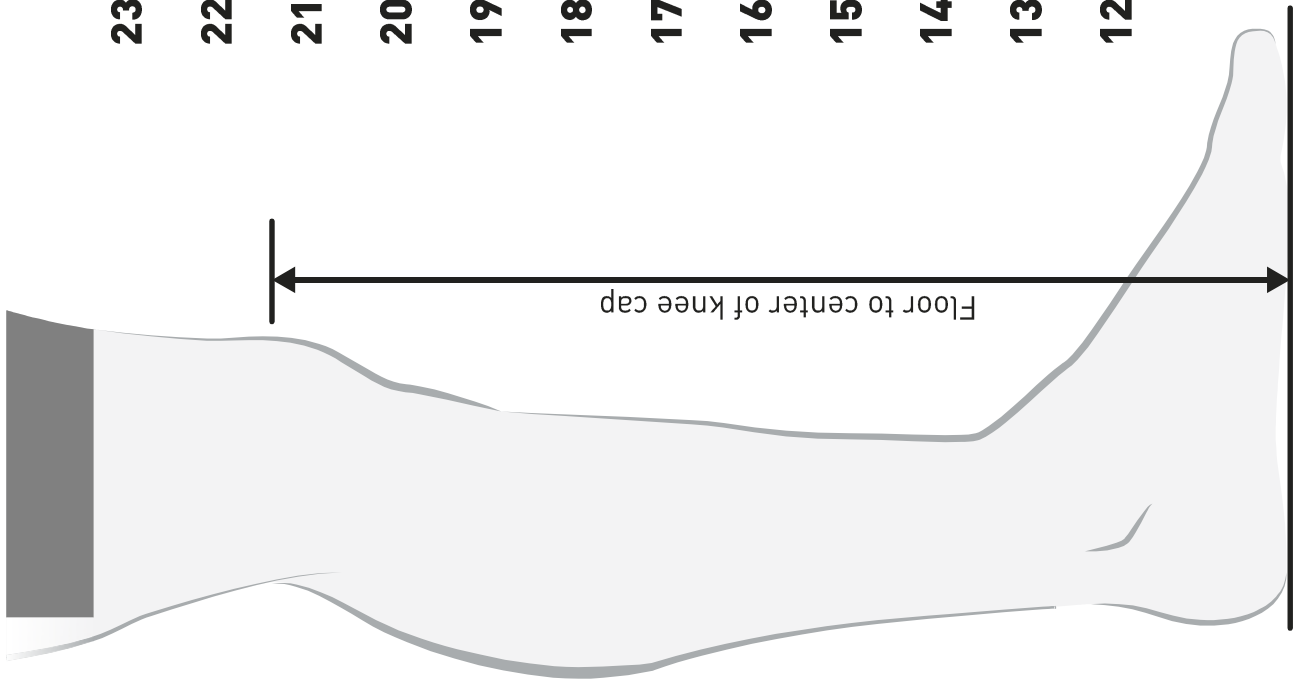

BLK

* Bauer Thigh rise plays like +1.5"

Pad Width	Senior	Junior	Intermediate	Youth
11"	XX-Large (37") *Custom Only			
	X-Large (36")			
	Large (35")			
	Medium (34")			
	Small (33")			
10.5"	X-Small (32") *Custom Only		Large (32")	
10.25"		Large (30")	Medium (31")	
10"		Medium (28")	Small (30")	
9.5"		Small (26")	X-Small (28")	
9"				
8.75"				Large (24")
8.25"				Medium (22")
7.75"				Small (20")