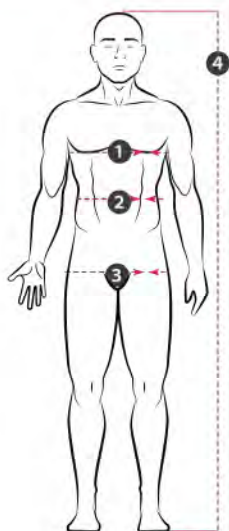

③ Measure around the fullest part of the seat.

YOUTH		XXS	XS	S	M	L	XL	
AGE	YEARS	4	5-6	7-8	10-12	14-16	18	
① CHEST	in	22 23	24 26	26 29	29 32	32 34.5	34.5 35.5	
	cm	56 58	61 66	66 74	74 81	81 88	88 90	
② WAIST	in	21 22	22.5 23.5	23.5 24.5	24.5 25.5	25.5 27.5	27.5 29.5	
	cm	53 56	57 60	60 62	62 65	65 70	70 75	
③ SEAT	in	23 24	24.5 25.5	26.5 28.5	28.5 30.5	30.5 33.5	33.5 35.5	
	cm	58 61	62 65	67 72	72 78	78 85	85 90	
④ HEIGHT	ft	3'3"-3'8"	3'9"-4'2"	4'2"-4'7"	4'7"-4'11"	4'11"-5'4"	5'4"-5'6"	
	cm	99 112	114 127	127 140	140 150	150 163	163 168	
JOCK CUP		PEEWEE GREEN	YOUTH BLUE	YOUTH BLUE	YOUTH BLUE	TEEN-RED	TEEN-RED	
PELVIC PROTECTOR		YOUTH INSERT	YOUTH INSERT	YOUTH INSERT	YOUTH INSERT	YOUTH INSERT	YOUTH INSERT	
WOMEN		XXS	XS	S	M	L	XL	
AGE	YEARS	0	2	4-6	8-10	12-14	16-18	
① CHEST	in	28 30	30 32	32 34	35 37	38 40	41 43	
	cm	71 76	76 81	81 86	89 94	97 102	104 109	
② WAIST	in	21 23	23 25	25 26	27 29	30 32	33 35	
	cm	53 58	58 64	64 66	69 74	76 81	84 89	
③ SEAT	in	31 33	33 35	35 37	37 39	40 42	43 45	
	cm	79 84	84 89	89 94	94 99	102 107	109 114	
④ HEIGHT	ft	4'10"-5'2"	5'-5'4"	5'1"-5'5"	5'2"-5'6"	5'3"-5'7"	5'4"-5'8"	
	cm	147 158	152 163	155 165	157 168	160 170	163 173	
PELVIC PROTECTOR		YOUTH INSERT	ADULT INSERT	ADULT INSERT	ADULT INSERT	ADULT INSERT	ADULT INSERT	
MEN		XS	S	M	L	XL	XXL	XXXL
① CHEST	in	35 36	37 38	39 40	41 43	44 46	47 49	50 53
	cm	89 91	94 97	99 102	104 109	112 117	119 125	127 135
② WAIST	in	27 28	29 30	31 33	34 35	36 37	38 40	41 44
	cm	69 71	74 76	79 84	86 89	91 94	97 102	104 112
③ SEAT	in	34 35	36 37	38 39	41 42	43 44	45 47	48 51
	cm	86 89	91 94	97 99	104 107	109 112	114 119	122 130
④ HEIGHT	ft	5'1"-5'5"	5'5"-5'9"	5'9"-5'11"	5'11"-6'1"	6'1"-6'3"	6'3"-6'5"	6'4"-6'6"
	cm	155 165	165 175	175 180	180 185	185 191	191 196	193 198
JOCK CUP		TEEN-RED	SR-GREY	SR-GREY	SR-GREY	SR-GREY	SR-GREY	N/A